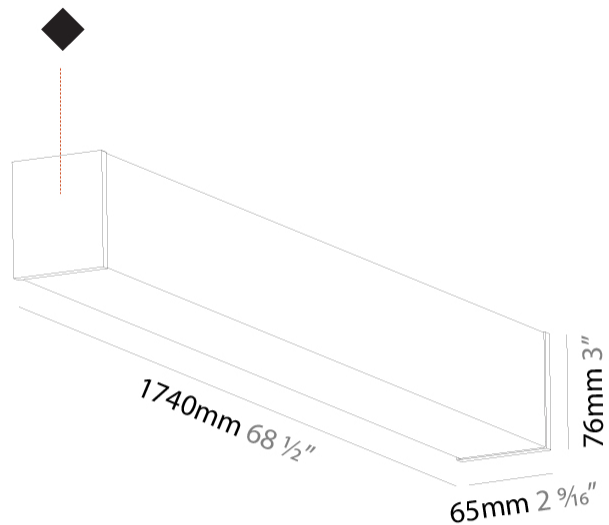

1. To build a product code in our configurator select the specify button on the base model # product page
2. To build a manual product code on this datasheet choose from the options listed below in blue font and add the suffix to the base model #

GENERAL

Series: Fino
Brand: Prolicht
Division: Architectural
Mounting Type: Surface
Mounting Location: Ceiling
Subcategory: Profile

PHYSICAL

Shape: Rectangle
Length (mm): 1740
Length (in): 68 1/2
Width (mm): 65
Width (in): 2 9/16
Height (mm): 76
Height (in): 3
Light Distribution: Omnidirectional
Weight (kg): 4.665
Weight (lbs): 10.284
Diffuser: PMMA - Opal
Fixture Finish: SSR / BKV / CWI / CRY / HAB / UFT / ITA / RUA / FTG / MYG / LOD / PUS / FRO / FUP / KIA / POP / BLS / SPG / MEY / GOH / GUM / CHC / COM / ABZ / JAG / OBR / MOS / ROR
Fixture Material: Aluminum

ELECTRICAL

Lamp Type: LED (Zhaga Standard)
Input Wattage (W): 30
Total Output Wattage (W): 24 / 19.2 (3500K)
Dimming: Non-Dimming / Phase Dimming (120Vac only) / 0-10V Dimming
Driver Included: Yes
Driver Location: Integrated
Driver Type: Constant Current - 120 / 277Vac
Driver Class: Class 2
Input Voltage (V): 120 - 277
Constant Current (MA): 350 / 600 (3500K)

LED

Color Temperature (°K): 3000 / 3500 / 4000
Max. Delivered Lumen (lm): 3430 / 3548 / 3620
CRI: >80 CRI
Lamp Life (hrs): 50000

OPTICAL

RATINGS AND CERTIFICATIONS

Certified By: Certified for North American Standards
IP rating: IP20